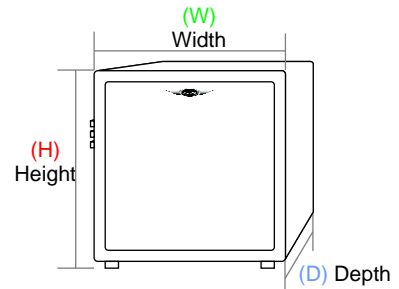

MiniMe P8 & P8W

Passive Tuned Powered Mini Subwoofer

Model:
MiniMe P8

Model:
MiniMe P8W

9" Cube

MiniMe P8/P8White

(H) Height w/ feet	10-1/4"
(W) Width	9-3/4"
(D) Depth	11-3/8"

OBJECTIVE

The MiniMe P8 is built for those who love to experience music and movies at full throttle but do not have the necessary space for the full size subwoofers.

Earthquake's MiniMe P8 subwoofers bring vibrance to town homes, condos and apartments that definitely do not have the space or tolerance for 12" and 15" subwoofer systems. Additionally, the can be added to RV's and yachts for a high-end performance that will fit just about anywhere.

Available in 7-layer piano black lacquer as well as piano white lacquer, the MiniMe P8/P8White will add a whole new dimension of entertainment to your home theater system.

INTENDED USE

- ✓ Contractors, Custom Installers & Retailers
- ✓ Rooms up to 18' x 28' x 8'
- ✓ Home Theaters & 2-Channel Music Systems
- ✓ Town Homes/Condos/Apartments
- ✓ RVs & Yachts