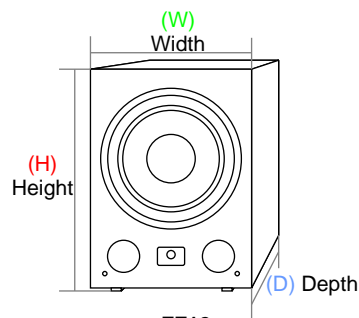

Model:  
**FF12**

**FF12**

(H) Height w/ feet	19-1/2"
(W) Width	14"
(D) Depth w/ grille & amplifier	16-1/8"

Front mounted volume control for easy adjustments

### SPECIAL FEATURES & HIGHLIGHTS

- Front firing design with small footprint
- Dual front mounted ports for optimized bass output
- Front mounted volume control with blue LED
- 400-Watt class "A/B" high efficiency power amplifier
- 24dB/Octave variable filter from 40 - 180Hz
- Automatic signal detection circuitry - automatically turns on the subwoofer ON/OFF
- Status LED indicators
- Low level (RCA) & High level audio inputs
- Line through RCA & High level audio outputs
- 12" high power subwoofer
- 0 - 180° phase shift
- 40 - 180Hz crossover