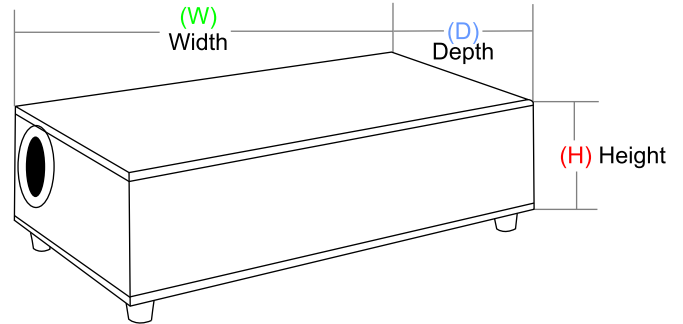

## Special Application Slim Subwoofer

Model:  
CP8

CP8	
(H) Height w/ legs	7"
(W) Width	24"
(D) Depth	12"

Winner of 2009 Exclte Award  
from Custom Retailer Magazine

2010 International CES Innovations  
Design & Engineering Award Honoree

### OBJECTIVE

The Couch Potato (CP8) is a self-powered subwoofer that allows the user to deliver massive fast bass into their seating position.

With an integral high-power 300 Watts MAX amplifier, the CP8 subwoofer provides for an RCA input, high level input with a crossed high level output. CP8 high output level is designed to match typical satellite speaker systems and to enhance overall sound quality and performance of your system.