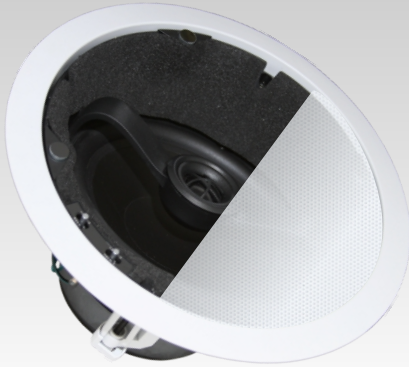

SS-82W

8" Angled In-Ceiling Speaker

Model:
 SS-82W

SS-82W

(D) Diameter	11-3/16"
(C) Cut Out Hole	9-9/16"
(M) Mounting Depth	5-3/16"

Rough-N-Kits
 available
 RK-SS8

OBJECTIVE

The new SweetSpot in ceiling 8" speaker is an alternative to the norm for consumers who are extremely particular about musical staging and directional sound.

Built with the highest quality crossovers, tweeters and drive components, the SS speaker is the best value for that type of client. It delivers a precise sound stage without side effects such as echos, rattles, reflections and refractions that are found in most speakers that can be manually aimed. It literally puts the listener in the center of the action and delivers nothing more or less than it should.

Also with its low profile design, it won't protrude and can be painted to color match any decor; leaving the speakers transparent while the sound is robust and accurate.

INTENDED USE

- ✓ Contractors, Custom Installers & Retailers
- ✓ Home Theaters & 2-Channel/Music Systems
- ✓ Particular Audiophile Consumers
- ✓ New Construction and Retrofit Applications
- ✓ Surround Sound Enhancements
- ✓ Can Be Used in RV's

SPECIAL FEATURES & HIGHLIGHTS

- Up to 20° angled baffle for a precise and tailored SweetSpot like no other
- Echo control R435 anti reflection material for phenomenal sound reproduction without echos, reflections or refraction
- Magnetically attached grilles for a quick and easy installation
- Large 1" swiveling silk dome neodymium tweeter for fantastic sound quality and staging
- Elaborate crossover network with high quality hand selected components and a convenient bass/treble trim function
- Easy Install Gold Spring Loaded Terminals
- Frequency Range: 30Hz - 30kHz
- Turn-N-Lock Installation for a safe, efficient and professional install