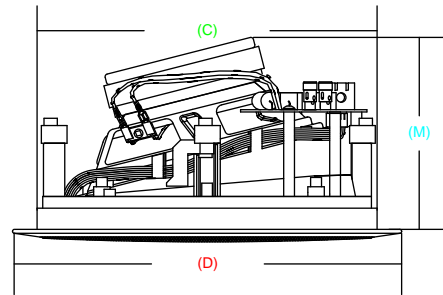

SS-82W

8" Angled In-Ceiling Speaker

Model:
 SS-82W

SS-82W

(D) Diameter	11-3/16"
(C) Cut Out Hole	9-9/16"
(M) Mounting Depth	5-3/16"

Rough-N-Kits
 available
 RK-SS8

OBJECTIVE

The new SweetSpot in ceiling 8" speaker is an alternative to the norm for consumers who are extremely particular about musical staging and directional sound.