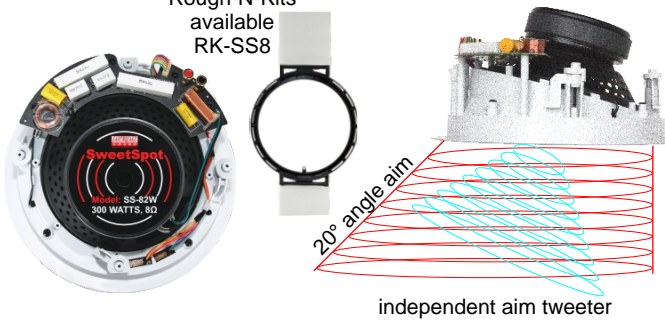

SS-82W

8" Angled In-Ceiling Speaker

Model:
 SS-82W

SS-82W

(D) Diameter	11-3/16"
(C) Cut Out Hole	9-9/16"
(M) Mounting Depth	5-3/16"

Rough-N-Kits
 available
 RK-SS8

OBJECTIVE

The new SweetSpot in ceiling 8" speaker is an alternative to the norm for consumers who are extremely particular about musical staging and directional sound.

Built with the highest quality crossovers, tweeters and drive components, the SS speaker is the best value for that type of client. It delivers a precise sound stage without side effects such as echos, rattles, reflections and refractions that are found in most speakers that can be manually aimed. It literally puts the listener in the center of the action and delivers nothing more or less than it should.

Also with its low profile design, it won't protrude and can be painted to color match any decor; leaving the speakers transparent while the sound is robust and accurate.

INTENDED USE

- ✓ Contractors, Custom Installers & Retailers
- ✓ Home Theaters & 2-Channel/Music Systems
- ✓ Particular Audiophile Consumers
- ✓ New Construction and Retrofit Applications
- ✓ Surround Sound Enhancements
- ✓ Can Be Used in RV's

SPECIAL FEATURES & HIGHLIGHTS

- Up to 20° angled baffle for a precise and tailored SweetSpot like no other
- Echo control R435 anti reflection material for phenomenal sound reproduction without echos, reflections or refraction
- Magnetically attached grilles for a quick and easy installation
- Large 1" swiveling silk dome neodymium tweeter for fantastic sound quality and staging
- Elaborate crossover network with high quality hand selected components and a convenient bass/treble trim function
- Easy Install Gold Spring Loaded Terminals
- Frequency Range: 30Hz - 30kHz
- Turn-N-Lock Installation for a safe, efficient and professional install