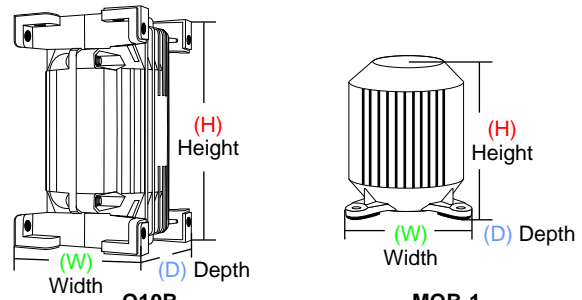

## Quake Patented Tactile Transducers

Model:  
Q10B

Model:  
MQB-1

	Q10B	MQB-1
(H) Height	6-3/16"	3-1/2"
(W) Width	3-9/16"	3-1/8"
(D) Depth	3-9/16"	3-1/8"

Each comes complete with mounting bracket and screws