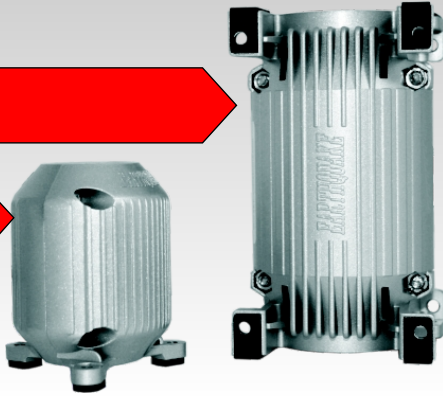

## Quake Patented Tactile Transducers

Model:  
Q10B

Model:  
MQB-1

	Q10B	MQB-1
(H) Height	6-3/16"	3-1/2"
(W) Width	3-9/16"	3-1/8"
(D) Depth	3-9/16"	3-1/8"

Each comes complete with mounting bracket and screws

### OBJECTIVE

The Quake Series of Tactile Transducers is an awe-inspiring sub harmonics unit designed for special effects enhancement. You can now add super sensitive low frequency effects without using costly hydraulics or a bulky and expensive subwoofer. The Quake Tactile Transducers virtually eliminate low-end resonance into adjoining areas. Designed for superior music quality, the Quake Tactile Transducers answers to the need for both accurate low-frequency response and maximum tactile effect in your home or car.