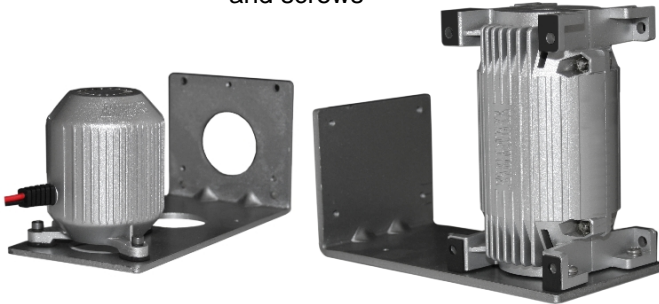

## Quake Patented Tactile Transducers

Model:  
Q10B

Model:  
MQB-1

	Q10B	MQB-1
(H) Height	6-3/16"	3-1/2"
(W) Width	3-9/16"	3-1/8"
(D) Depth	3-9/16"	3-1/8"

Each comes complete with mounting bracket and screws

### SPECIAL FEATURES & HIGHLIGHTS

- Tactile performance all the way down to 5Hz
- Enhanced low frequency extension for home theater 5.1 and 2-channel music systems
- Patented designs exclusive to Earthquake
- Platform mounting for expanded applications
- Flat wire aluminum voice coil
- Thermal protection
- Rugged cast aluminum heat sink
- XJ300R and XJ600R optimized amplifier are available

### OBJECTIVE

The Quake Series of Tactile Transducers is an awe-inspiring sub harmonics unit designed for special effects enhancement. You can now add super sensitive low frequency effects without using costly hydraulics or a bulky and expensive subwoofer. The Quake Tactile Transducers virtually eliminate low-end resonance into adjoining areas. Designed for superior music quality, the Quake Tactile Transducers answers to the need for both accurate low-frequency response and maximum tactile effect in your home or car.

With only one (1) moving part and a cast aluminum heat-sink for excellent heat dissipation and protection from damage, the Quake Series of Tactile Transducers are maintenance free and practically indestructible.