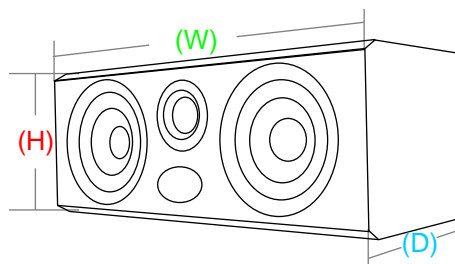

Model:
PN2515Black

PN-2515

(H) Height	7-1/4"
(W) Width	18-5/8"
(D) Depth	8-1/2"

Gold plated binding posts

Vari-Mount

INTENDED USE

- ✓ Contractors, Custom Installers & Retailers
- ✓ Home Theater & 2-Channel Music Systems
- ✓ Town Homes, Condos, Apartments

OBJECTIVE

The Earthquake PN-2515Black is a universal surround speaker designed to compliment the Platine Noireé system. Not limited to one application, the PN-2515Black can be easily used to create a 2.1, 3.1, 5.1 or even 7.1 system.

In addition to its great flexibility, the PN-2515Black integrates a new oval shaped bell port with aerodynamic lines that increase its sound quality and bass output. Extruded lines improve the way the air flows over the surface of objects. In the case of reflex ports, they offer a significant improvement over typical flare or circle ports by reducing air flow turbulence at each end of the port. As a result, you get less sound degradation and less compression at high sound levels.