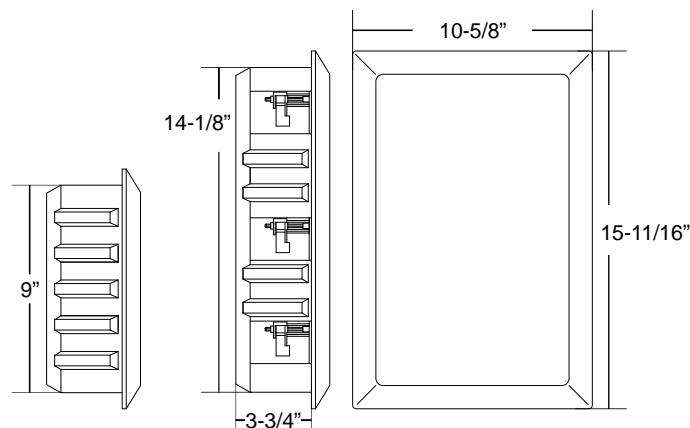

Image-846x

3-Way In-Wall Speaker

Model:
Image-846x

INTENDED USE

- ✓ Bandwidth: Full Range
- ✓ Home Theater & 2-Channel/Music Systems
- ✓ New Construction & Retrofit Applications
- ✓ Plasma Install Flush In-wall Home Theater
- ✓ Can Be Used in Both Boats and RV's

SPECIAL FEATURES & HIGHLIGHTS

- 1" swiveling silk dome neodymium tweeter
- Elliptical 4 x 6" glass fiber cone mid-range
- 8" glass fiber cone woofer with corrective phase plug
- Bass reflex design
- Removable back box
- Switched \pm 3dB woofer level adjustment
- Switched \pm 3dB tweeter level adjustment
- Easy-install Turn-N-Lock™ mechanisms
- Woofers' are back-mounted on the baffle for improved isolation from the local environment
- High temperature voice coil wire and adhesives
- 8-ohm impedance, makes an easy load for any amplifier or receiver

OBJECTIVE

The Image-846x brings a new dimension of reality and convenience to a flush-mount design, these three-way in-wall surround speakers feature a unique adjustable tweeter that allows custom designers to create enveloping sound fields and localized effects without disrupting a home's decor. While a 4" x 6" carbon fiber cone mid-range elliptical driver delivers a wider dispersion of sound and more vocal clarity. Tonal adjustments can be made in \pm 3dB increments for even the most peculiar tastes. For bass, the Image-846x has a high quality 8" carbon fiber cone subwoofer with a phase plug, for the most precise and accurate bass that you have ever heard from an in-wall.

Designed for surround use in 5.1 and 2-channel systems, the Image-846x employs an 8" carbon fiber cone subwoofer a single 1" neodymium tweeter with silk dome and enhanced high frequency plus a 4" x 6" carbon fiber cone mid-range. Because of it's adjustable tweeter, high precision mid-range, expanded surround woofer and back box, the Image-846x out performs conventional designs by maximizing diffusion, clarity and efficiency while minimizing room interaction that blur sonic truth.