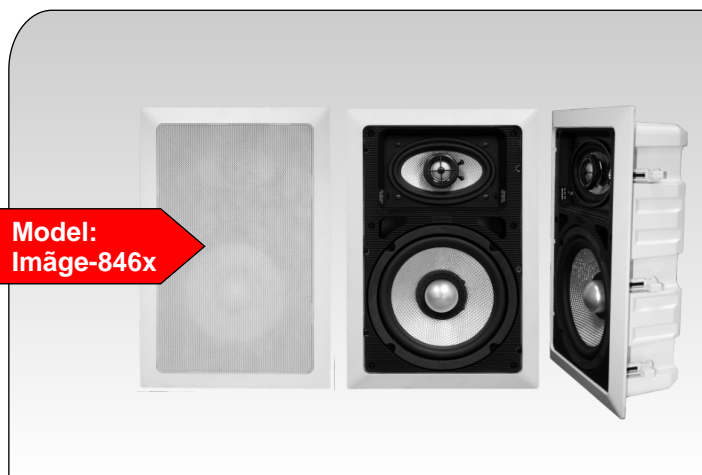

Image-846x

3-Way In-Wall Speaker

Model:
Image-846x

INTENDED USE

- ✓ Bandwidth: Full Range
- ✓ Home Theater & 2-Channel/Music Systems
- ✓ New Construction & Retrofit Applications
- ✓ Plasma Install Flush In-wall Home Theater
- ✓ Can Be Used in Both Boats and RV's

SPECIAL FEATURES & HIGHLIGHTS

- 1" swiveling silk dome neodymium tweeter
- Elliptical 4 x 6" glass fiber cone mid-range
- 8" glass fiber cone woofer with corrective phase plug
- Bass reflex design
- Removable back box
- Switched \pm 3dB woofer level adjustment
- Switched \pm 3dB tweeter level adjustment
- Easy-install Turn-N-Lock™ mechanisms
- Woofers' are back-mounted on the baffle for improved isolation from the local environment
- High temperature voice coil wire and adhesives
- 8-ohm impedance, makes an easy load for any amplifier or receiver

OBJECTIVE

The Image-846x brings a new dimension of reality and convenience to a flush-mount design, these three-way in-wall surround speakers feature a unique adjustable tweeter that allows custom designers to create enveloping sound fields and localized effects without disrupting a home's decor. While a 4" x 6" carbon fiber cone mid-range elliptical driver delivers a wider dispersion of sound and more vocal clarity. Tonal adjustments can be made in \pm 3dB increments for even the most peculiar tastes. For bass, the Image-846x has a high quality 8" carbon fiber cone subwoofer with a phase plug, for the most precise and accurate bass that you have ever heard from an in-wall.

Designed for surround use in 5.1 and 2-channel systems, the Image-846x employs an 8" carbon fiber cone subwoofer a single 1" neodymium tweeter with silk dome and enhanced high frequency plus a 4" x 6" carbon fiber cone mid-range. Because of it's adjustable tweeter, high precision mid-range, expanded surround woofer and back box, the Image-846x out performs conventional designs by maximizing diffusion, clarity and efficiency while minimizing room interaction that blur sonic truth.