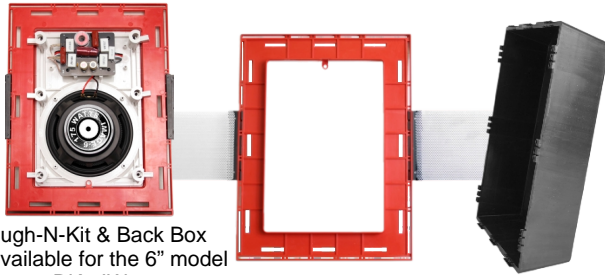

IMÅGE SERIES

In-Wall Speakers

	Imåge-5	Imåge-6	Imåge-8	Imåge-C25
(F) Frame	11" x 7-9/16"	12-1/8" x 8-5/8"	14-1/8" x 10-1/16"	17-5/8" x 8-5/8"
(C) Cut Out Hole	9-9/16" x 6-1/8"	10-5/8" x 7-1/4"	12 7/8" x 8 5/8"	16-3/8" x 7-3/8"
(M) Mounting Depth	2-5/8"	3-1/4"	3-7/8"	3"

Rough-N-Kit & Back Box are available for the 6" model
 RK-6IW
 BB-6IW

RK-6IW

BB-6IW

OBJECTIVE

The Imåge 2-Way in-wall speaker systems are designed to deliver unmatched quality and value. Their ability to reproduce the full ranges of music with no strain or distortion earn them high marks in multitasking.

Imåge speakers gently lend themselves to the interior of any home, they bring the excitement and the drama of crisp clean music and theater to your kitchen, bedroom, or home theater.

INTENDED USE

- ✓ Bandwidth: Full Range
- ✓ Home Theater/5.1 & 2-Channel/Music Systems
- ✓ New Construction & Retrofit Applications
- ✓ Plasma Install Flush In-wall Home Theater
- ✓ Can Be Used in Both Yachts and RV's

SPECIAL FEATURES & HIGHLIGHTS

- High sensitivity and power handling (another way that Earthquake delivers value and performance in one low cost package)
- Easy install spring loaded terminals
- Paintable rust-proof aluminum grilles for superior protection and job flexibility
- Swiveling 1" silk dome, neodymium tweeters
- Easy adjust bass/treble trim
- Turn-N-Lock installation for safe, efficient and professional installs
- Poly injection composite drivers for smooth wide range response with no distortion
- Long life, moisture resistant materials for safe use in kitchens, bathrooms and atriums
- Style easily integrates with Earthquake IQ and Imåge in-ceiling speakers and Thor in-wall subwoofers