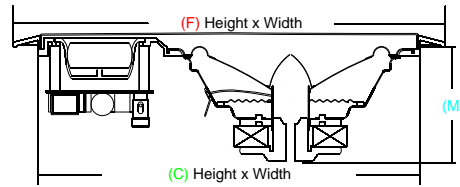

IMÅGE SERIES

In-Wall Speakers

	Imåge-5	Imåge-6	Imåge-8	Imåge-C25
(F) Frame	11" x 7-9/16"	12-1/8" x 8-5/8"	14-1/8" x 10-1/16"	17-5/8" x 8-5/8"
(C) Cut Out Hole	9-9/16" x 6-1/8"	10-5/8" x 7-1/4"	12 7/8" x 8 5/8"	16-3/8" x 7-3/8"
(M) Mounting Depth	2-5/8"	3-1/4"	3-7/8"	3"

Rough-N-Kit & Back Box are available for the 6" model
 RK-6IW
 BB-6IW

RK-6IW

BB-6IW

OBJECTIVE

The Imåge 2-Way in-wall speaker systems are designed to deliver unmatched quality and value. Their ability to reproduce the full ranges of music with no strain or distortion earn them high marks in multitasking.