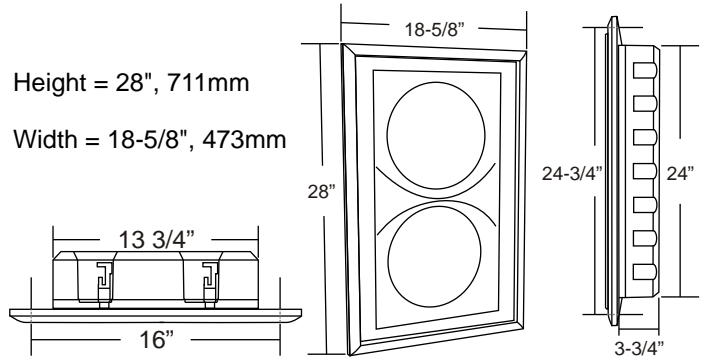

IW-SUB10

Thor 10" In-Wall Subwoofer

Model:
 IW-SUB10

OBJECTIVE

The innovative Thor IW-Sub10 subwoofer systems are designed to dramatically increase a systems subharmonic presence, without any visual obstructions. The Thor literally delivers 20Hz of deep and accurate bass response from an in-wall application.