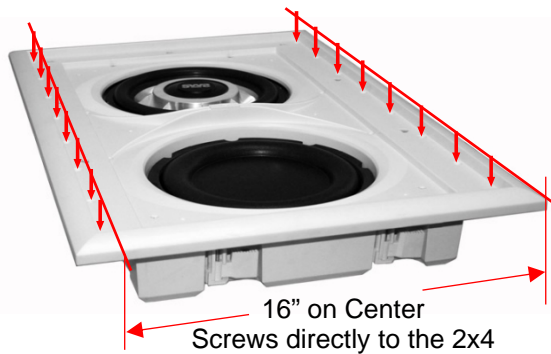

IW-SUB10

Thor 10" In-Wall Subwoofer

Model:
 IW-SUB10

OBJECTIVE

The innovative Thor IW-Sub10 subwoofer systems are designed to dramatically increase a systems subharmonic presence, without any visual obstructions. The Thor literally delivers 20Hz of deep and accurate bass response from an in-wall application.

Now consumers can have their cake and eat it too. Again Earthquake has addressed all factors with the Thor in-wall subwoofer. Audiophiles get massive excursion from an in-wall which leads to more usable bass output. Those who desire to have all the great sound, but would rather not have to look at it will be completely thrilled with the Thor's ability to be color matched to any decor.

SPECIAL FEATURES & HIGHLIGHTS

- 16" center on center
- Bolts directly into studs(2x4s) from the front of the unit
- No annoying installation brackets
- Comes with standard metal mesh grille plus two custom cloth grilles, both of which are paintable. Additionally the cloth grilles frames accept virtually any type or color cloth that you can imagine
- Reinforced non-resonating back box assembly
- Patented components: both the 10" SWS subwoofer and 10" SLAPS passive radiator are patents owned by Earthquake
- 300-watt subwoofer driver
- 10" SLAPS Passive Radiator technology
- Dog ear clamps for added stability
- Spring loaded speaker terminals
- Down to 20Hz of non distorted output