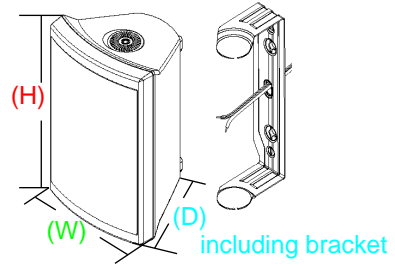

AWS SERIES

Indoor/Outdoor Speakers

	AWS-502W/B	AWS-602W/B	AWS-802W/B
(H) Height	9-7/16"	11-1/2"	14-7/16"
(W) Width	7-3/16"	8-1/2"	10-3/4"
(D) Depth	6-9/16"	7-1/8"	8-1/8"

OBJECTIVE

Earthquake's AWS indoor/outdoor speakers combine performance, reliability and aesthetics in one package.

SPECIAL FEATURES & HIGHLIGHTS

- Available in 5", 6" and 8" models
- Available in black or white finish
- All rust proof aluminum screws, brackets & grilles
- Versatile molded PVC enclosure with UV protection
- 1/2" silk dome tweeters
- Two mounting options: bookshelf or bracket
- Electroplated mylar woofer cones with UV protection
- Paintable to match any decor, indoor or outdoor
- High power handling
- Gold plated binding posts